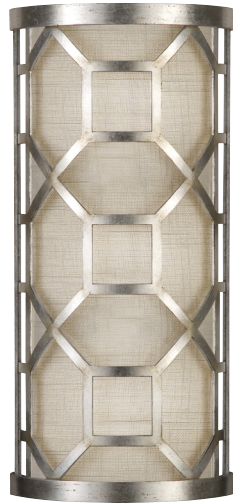

21" SCONCE (REFRESH)

Model #
784750-SF41 Standard Silver Leaf

Dimensions
H 21" (53 cm) W 18" (46 cm) D 6" (15 cm)

Electrical
US: G16.5 INTL: G45 E14 | Candelabra, 60w max (Qty. 2)

www.finearthl.com