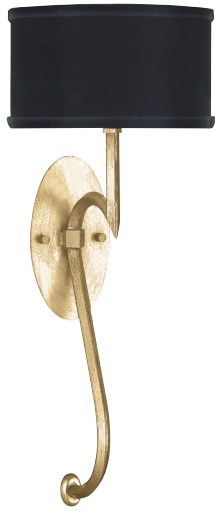

US/INTL bulbs are not included for all items in this collection.

40" ROUND PENDANT (CLASSIC)

Features handblown glass inner shade. Fabric shade option N/A

Model

Classic: 789040 Bronze Finish, 798540-2 Burnished Gold Finish, 798540 Silver Finish (Shown)

10" ROUND PENDANT (CLASSIC)

Features handblown glass inner shade. Fabric shade option N/A

Model

787240-2 Burnished Gold Leaf

Dimensions

H 36" (91 cm) W 10" (25 cm)

Min Ht: 42" (107 cm) Max Ht: 183" (465 cm)

Electrical

US: A23, 200w INTL: A60 E27, 60w max | Medium (Qty. 1)

Suitable for vaulted ceilings.

US/INTL bulbs are not included for all items in this collection.

22" SCONCE (REFRESH)

Model #
784650-SF34 Standard Gold Leaf